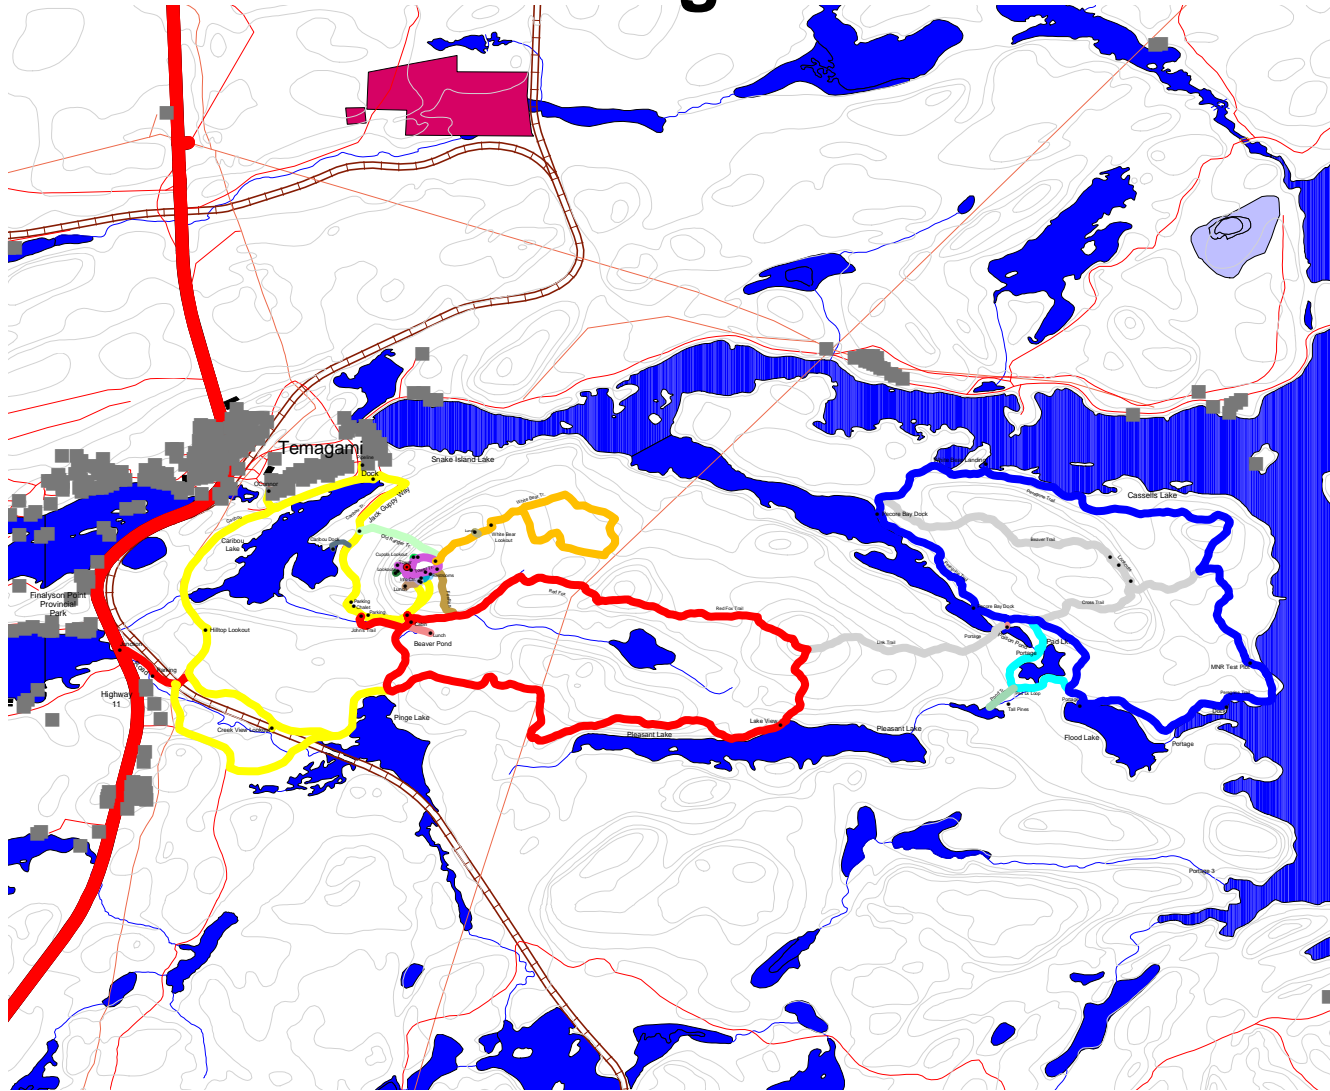

White Bear Forest Trails Temagami

Copyright December 2009

www.nastawgantrails.org