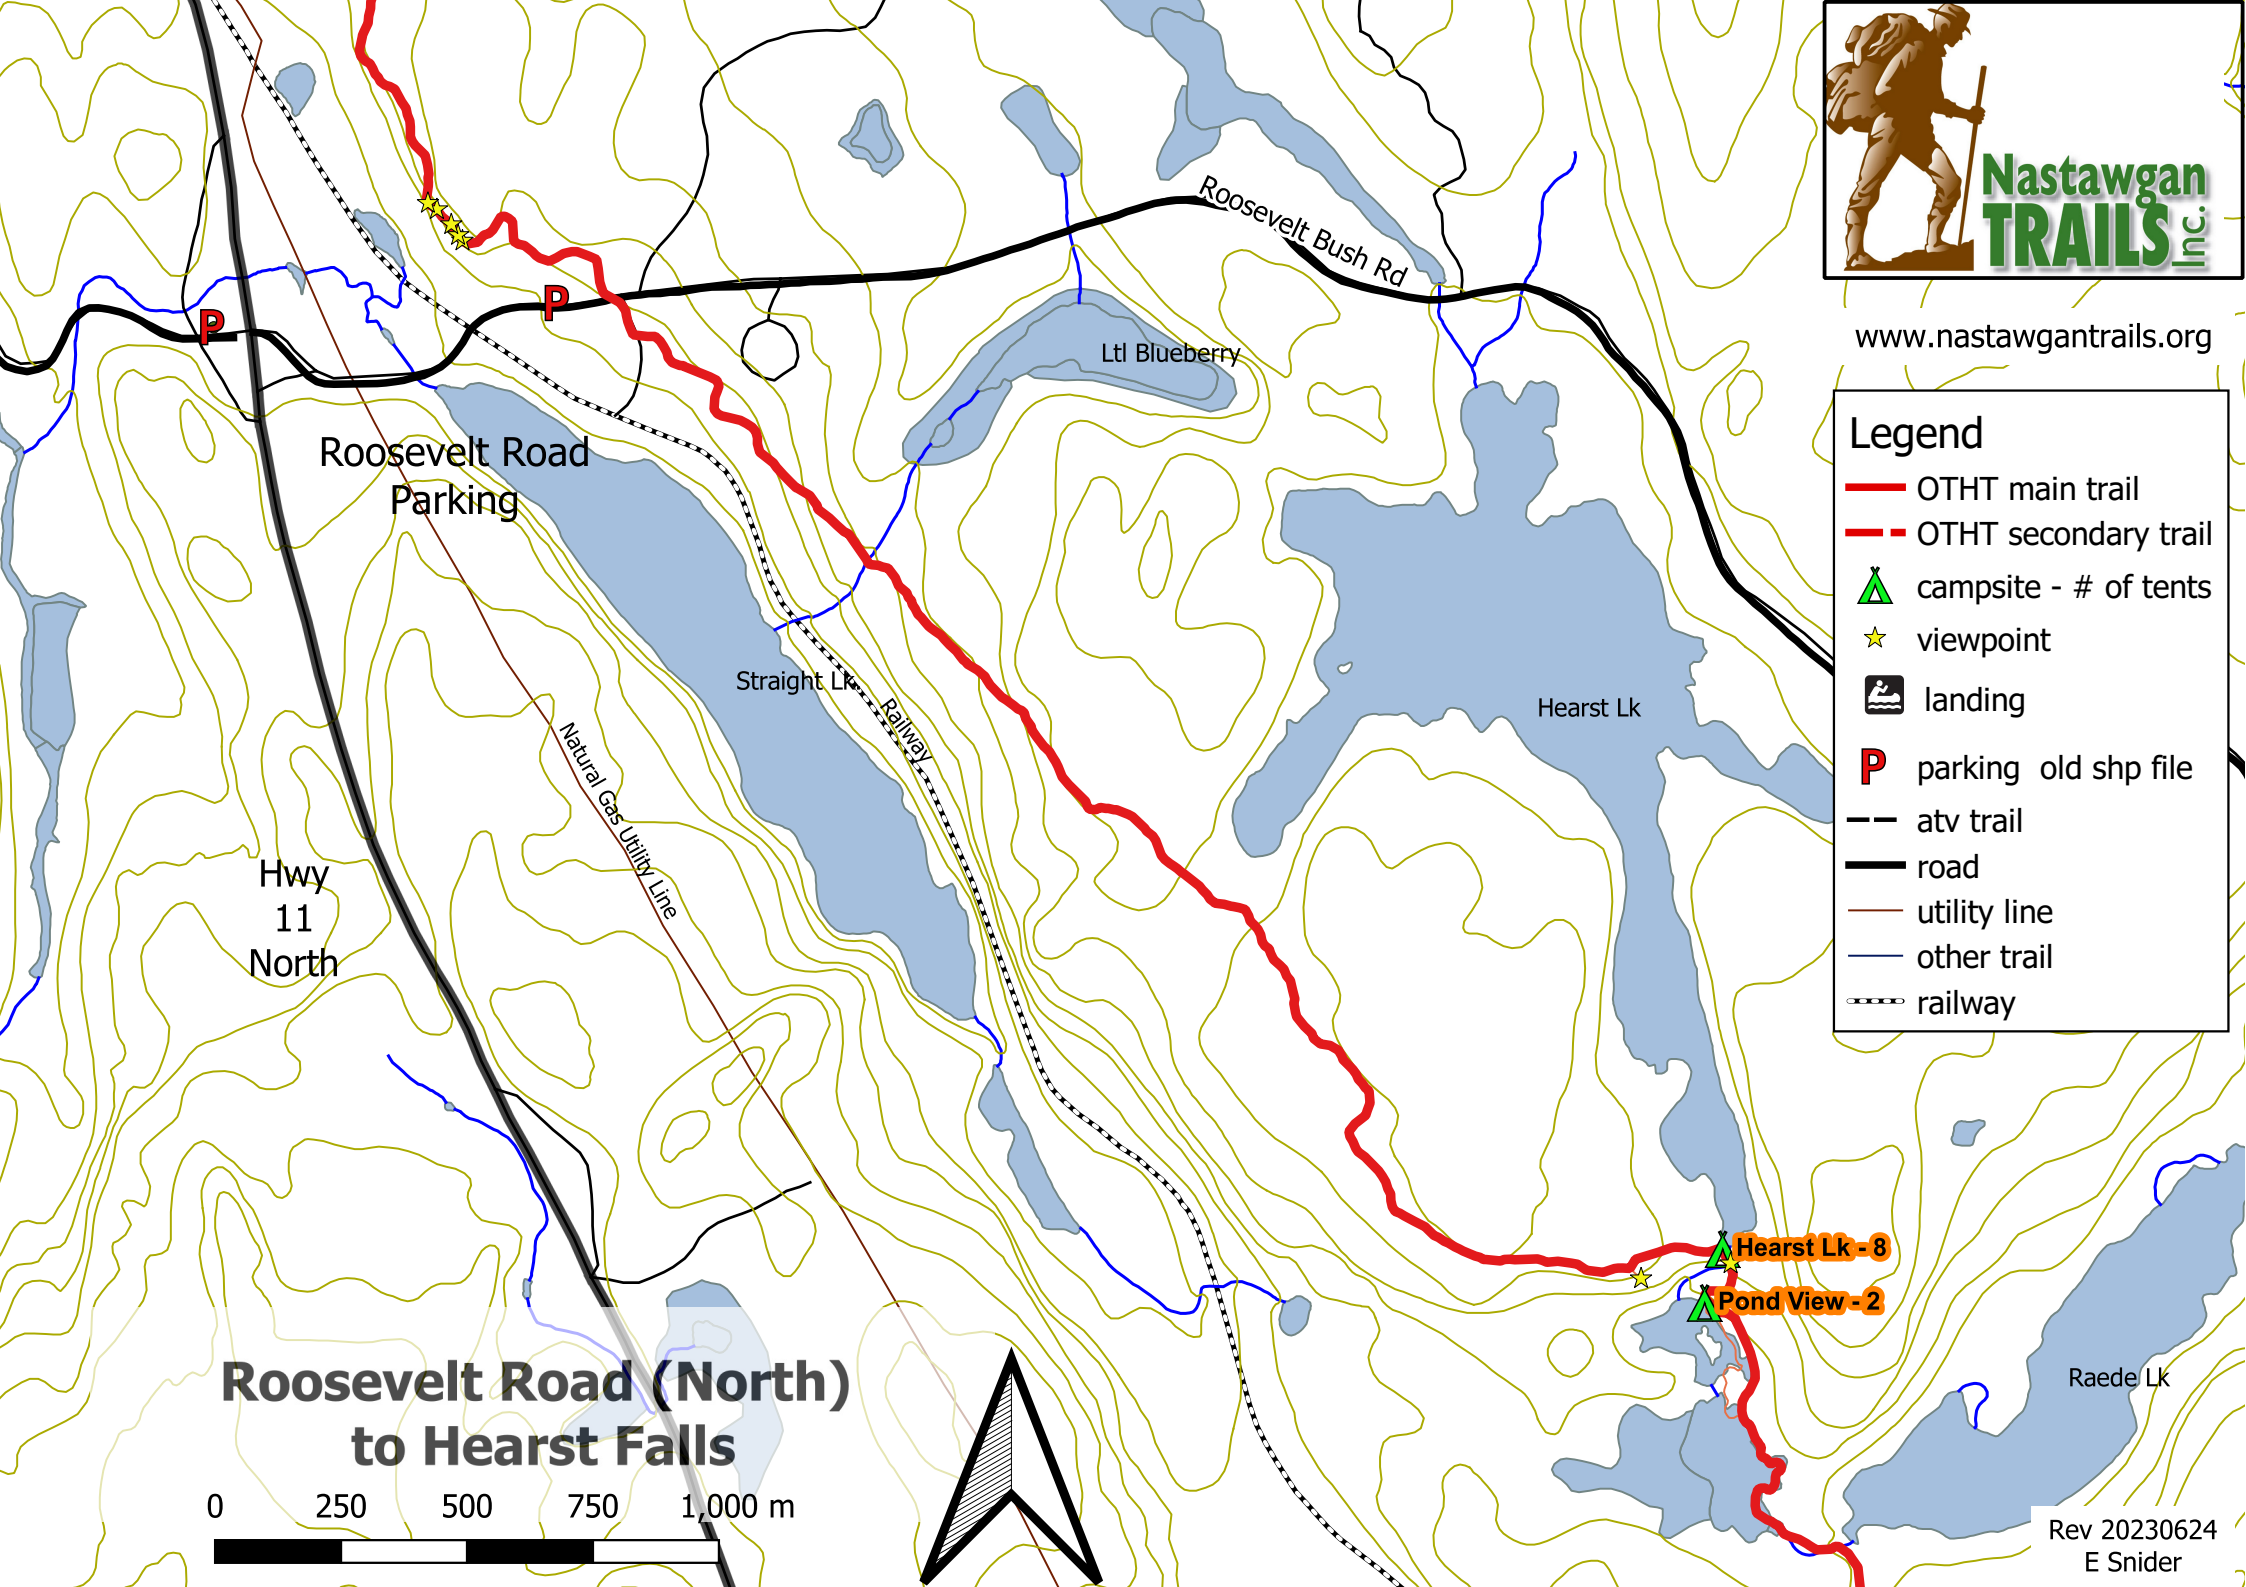

www.nastawgantrails.org

Legend

- OTHT main trail
- OTHT secondary trail
- campsite - # of tents
- viewpoint
- landing
- parking old shp file
- atv trail
- road
- utility line
- other trail
- railway

Roosevelt Road (North) to Hearst Falls