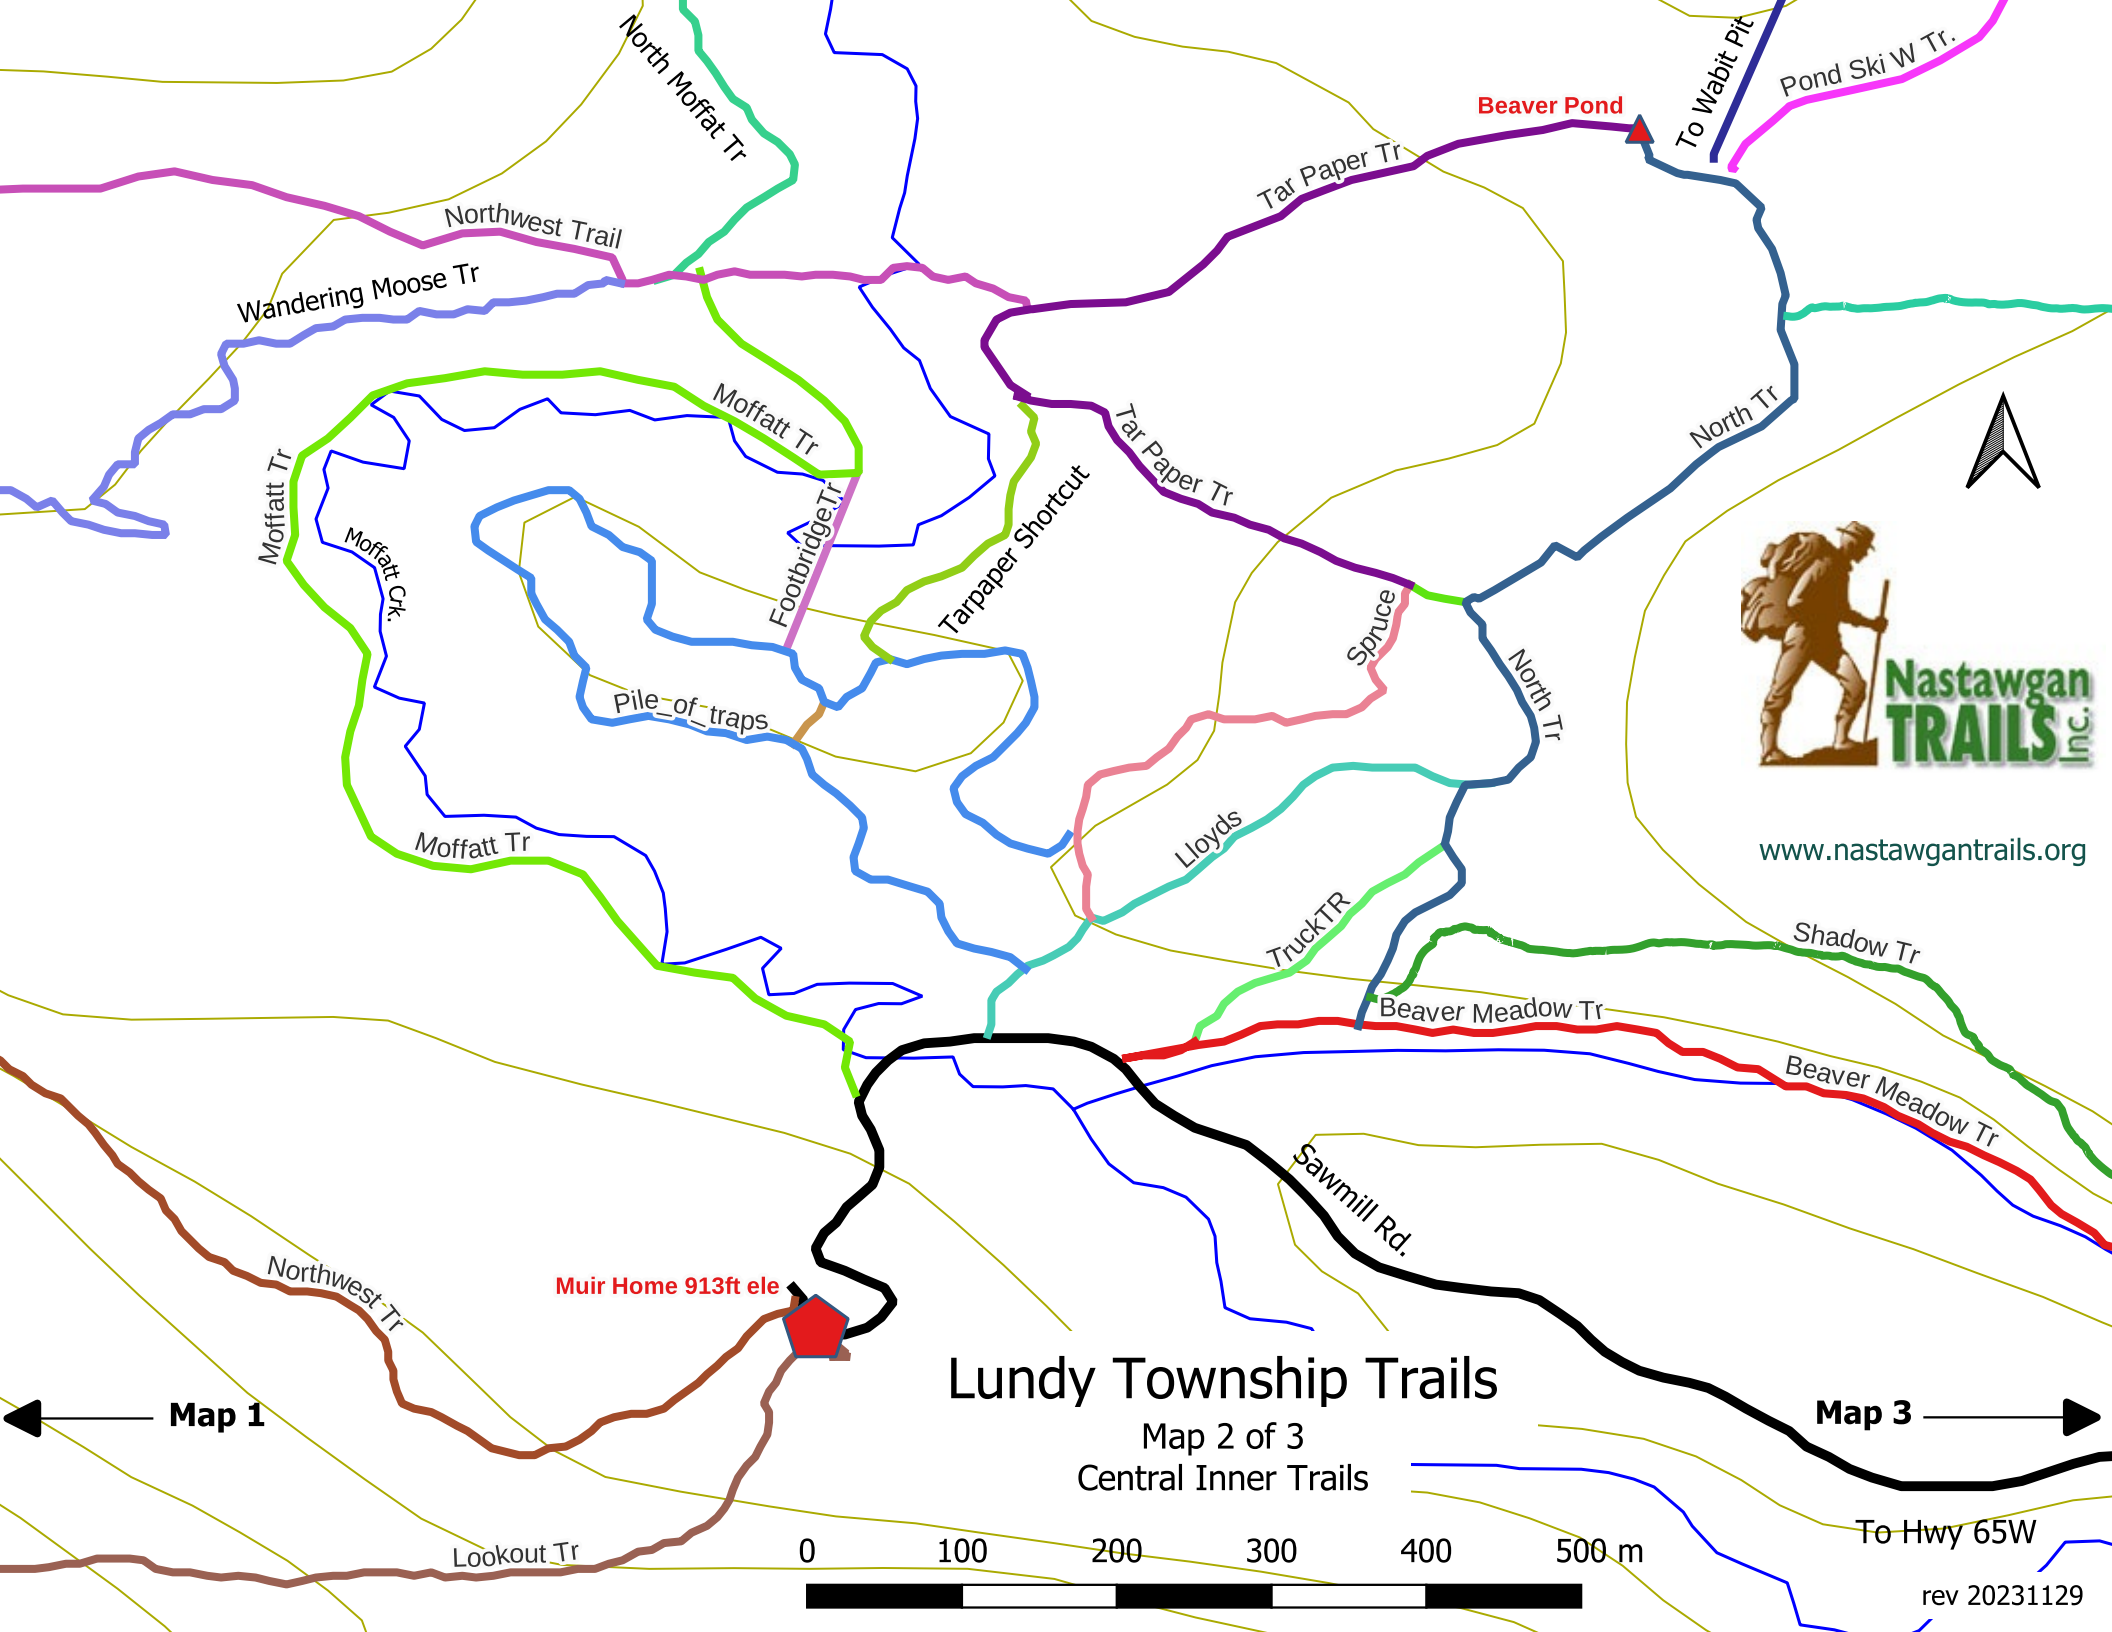

Map 2 →

# Lundy Township Trails

Map 1 of 3  
See Map 2 for and inner trail detail N of the Muirs'  
and  
Map 3 for Eastern trails

Wandering Moose Tr  
Northwest Trail

Moffatt Tr  
Moffatt Ck  
Moffatt Tr  
Moffatt Tr

Spruce

Sawmill Rd.

Beaver Pond

To Wabbit Pit

Pond Ski W Tr.

Tar Paper Tr

Tar Paper Tr

North Tr