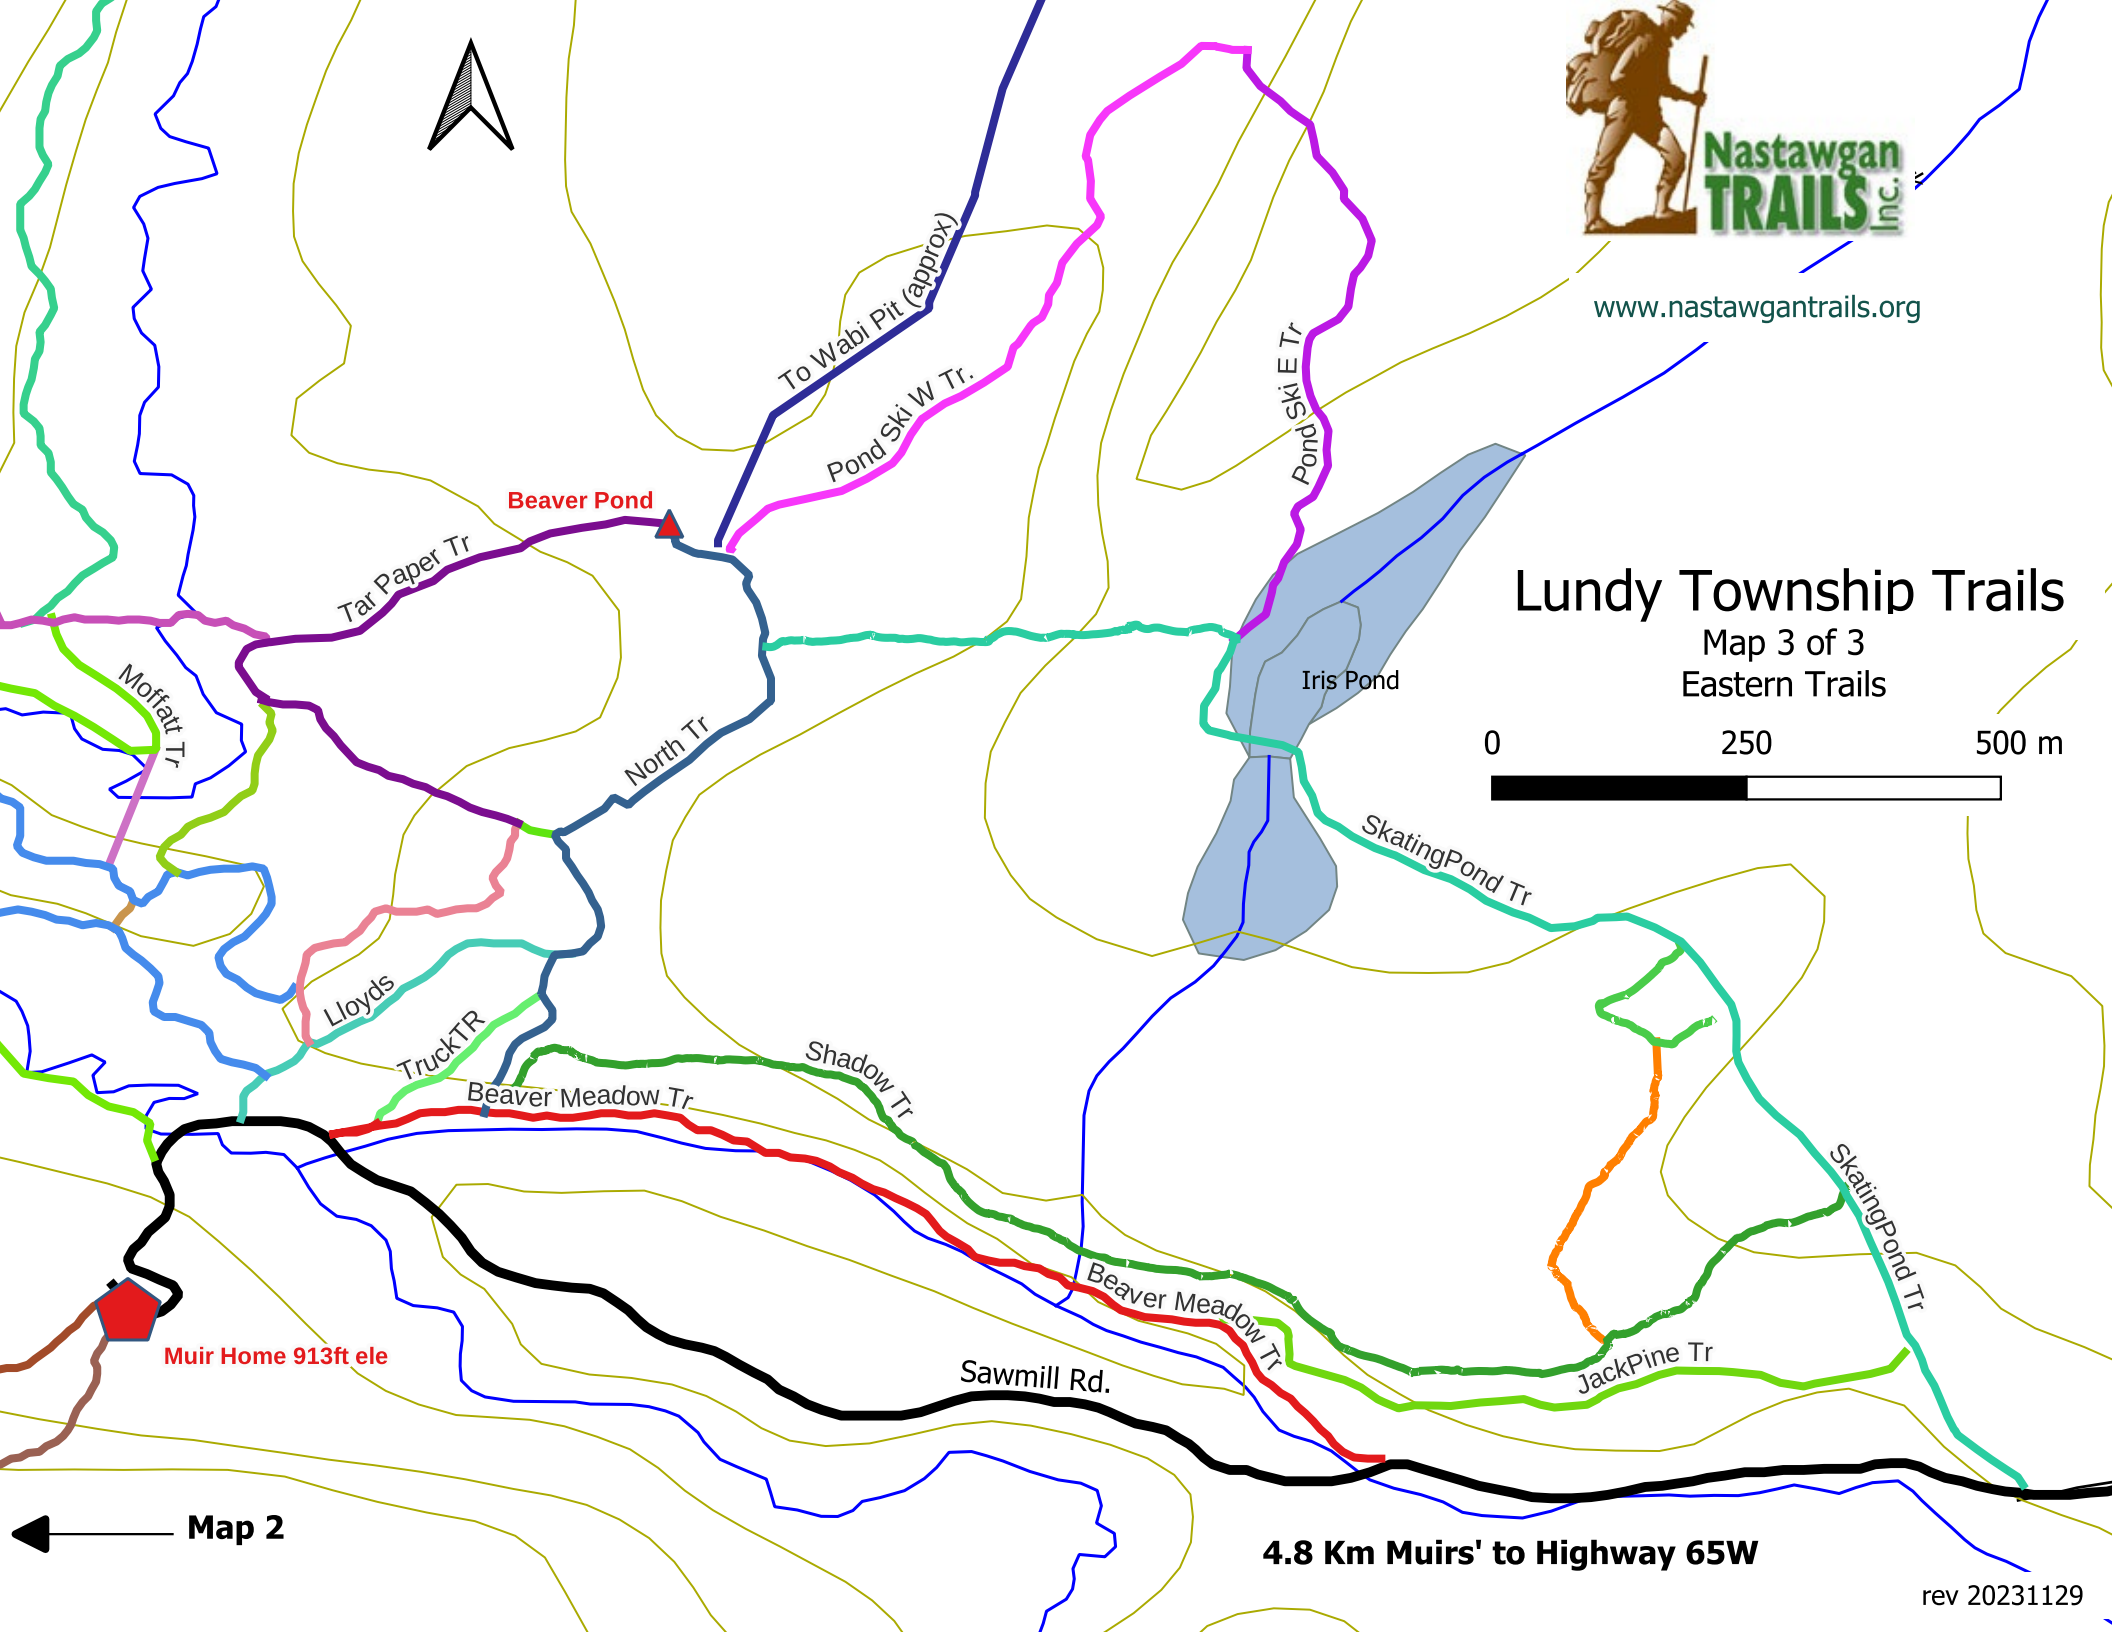

Lundy Township Trails

Map 3 of 3
Eastern Trails

Beaver Pond

Iris Pond

Muir Home 913ft ele

Sawmill Rd.

4.8 Km Muirs' to Highway 65W

Map 2

rev 20231129