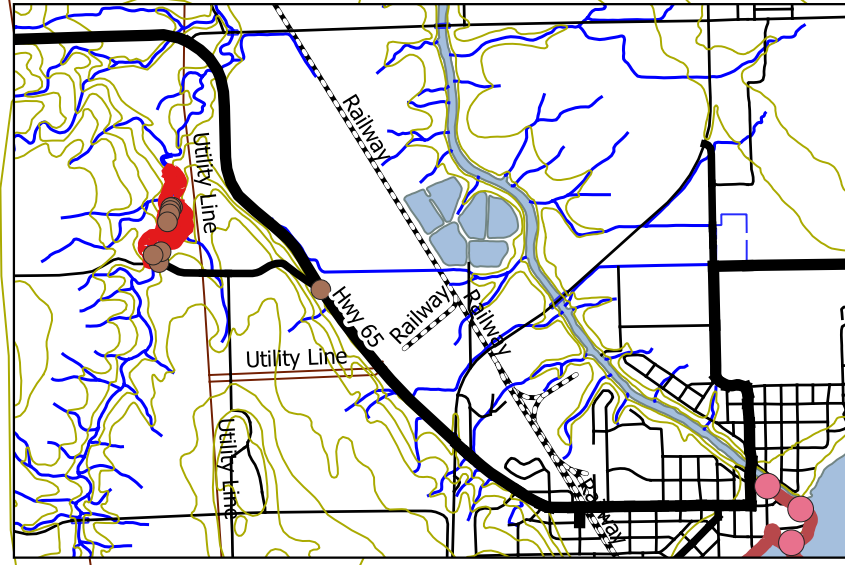

Nastawgan TRAILS inc.

www.nastawgantrails.org

Hwy 65 West

Viewpoint 1
Viewpoint 3
Viewpoint 2
Viewpoint 4

Bridge

South Wab Creek

Pavillion

Viewpoint 5

Park Entrance Petes Dam

Pete's Dam Trails

Pete's Dam Road

Timiskaming Shores

0 100 200 300 m